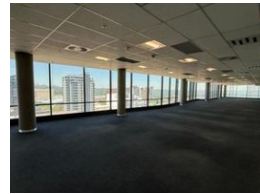

Metcalfe Mtungwazi
062 676 2638
metcalfe.mtungwazi@archonint.com

Contact Archon International
Properties Johannesburg

011 568 4341

Ground Floor
The Place
1 Sandton Drive
Sandton
2196

R245 per m²

Gross Monthly Rental R177,870 Excl. VAT

Office Space to Let in Rosebank

Rosebank Towers, located in the vibrant commercial center of Rosebank, offers a P-Grade office space available for immediate lease. This 726sqm unit boasts spacious interiors, well-maintained carpeted flooring, abundant natural light, and impressive views of Rosebank.

Features

Zoning Commercial

Sizes
Floor Size 726m²